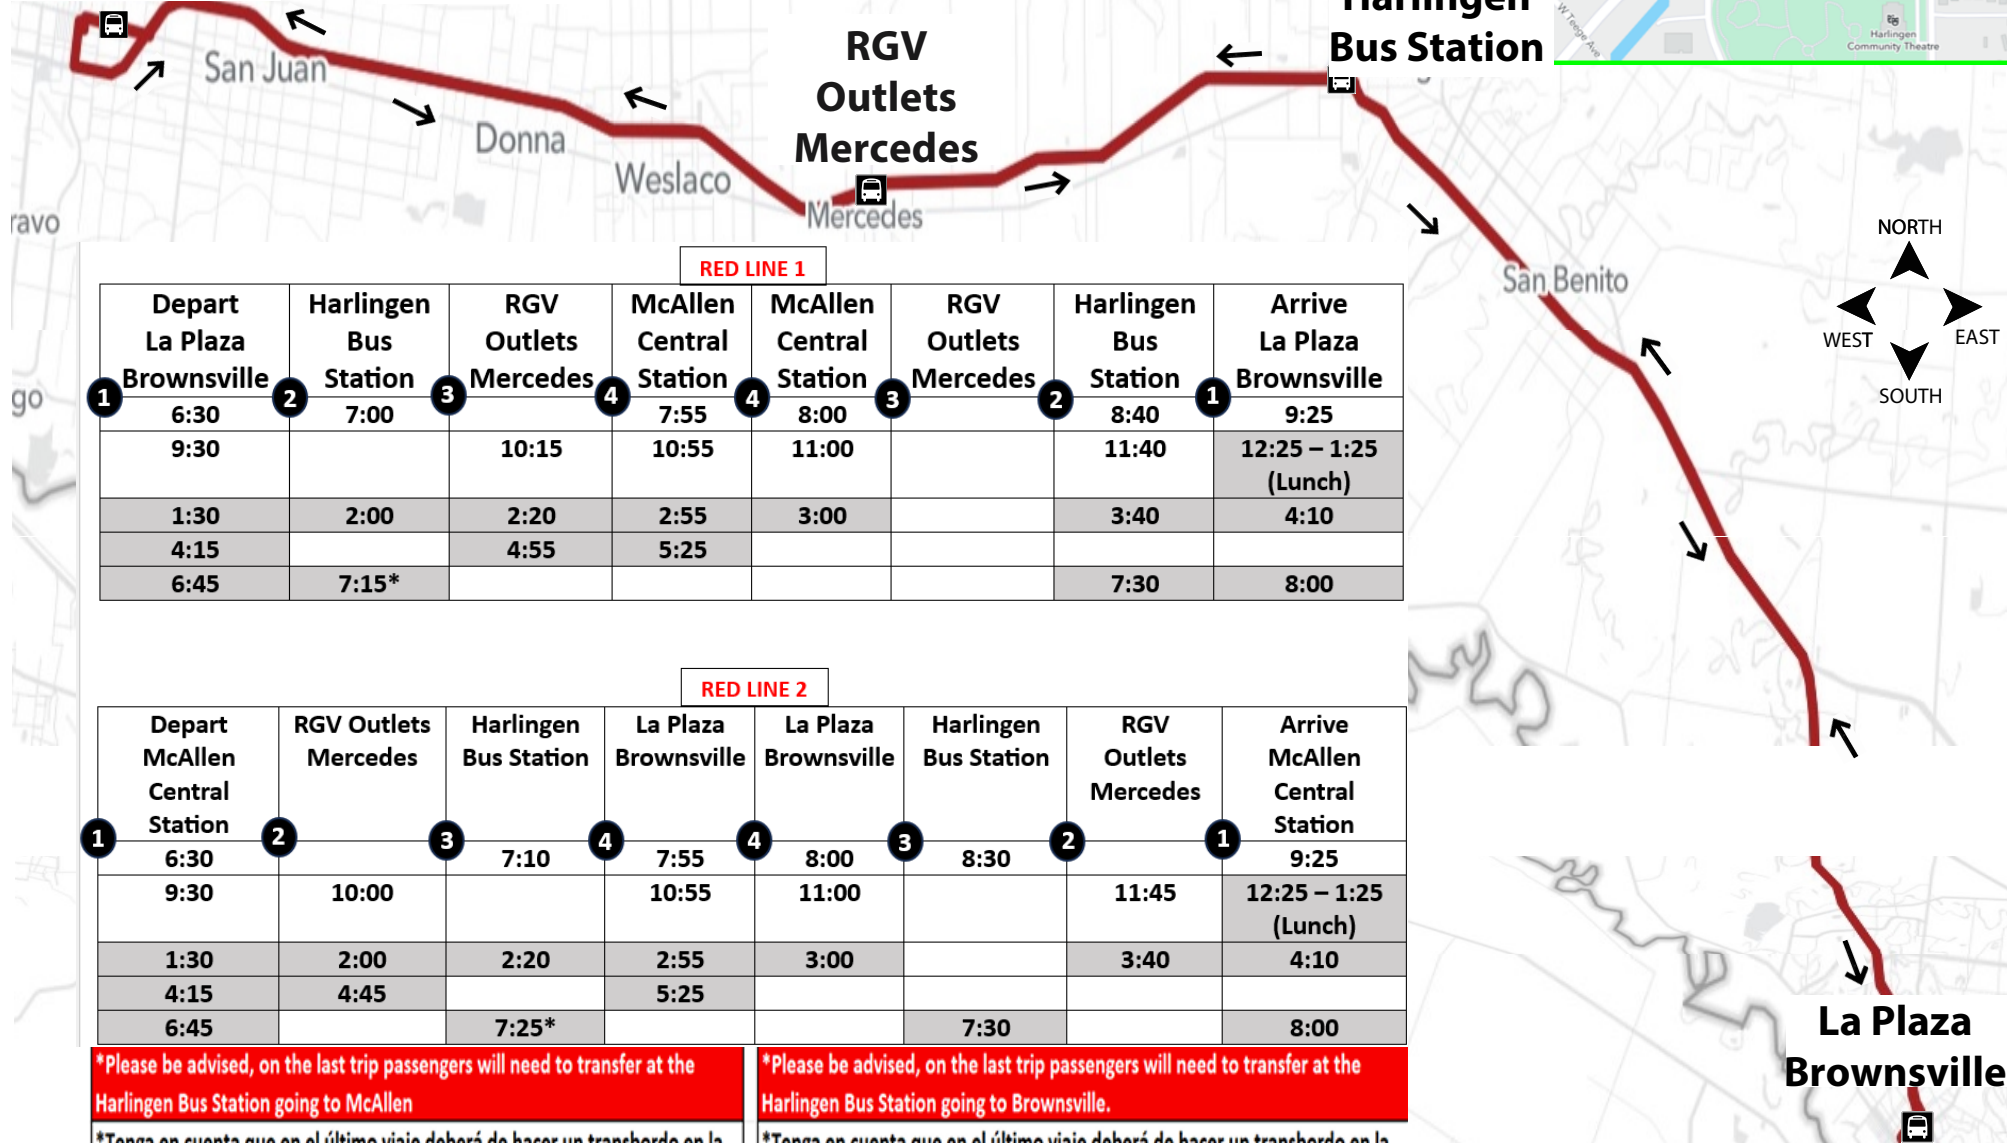

## Scheduled Stops Paradas Programadas

Central Station McAllen  
RGV Outlets Mercedes  
(Old Navy Outlet)  
Harlingen Bus Terminal  
La Plaza Brownsville  
(Bay 11)

**Effective April 1, 2022**

**Harlingen  
Bus Station**

**RED LINE 1**

1	2	3	4	4	3	2	1
Depart La Plaza Brownsville	Harlingen Bus Station	RGV Outlets Mercedes	McAllen Central Station	McAllen Central Station	RGV Outlets Mercedes	Harlingen Bus Station	Arrive La Plaza Brownsville
6:30	7:00		7:55	8:00		8:40	9:25
9:30		10:15	10:55	11:00		11:40	12:25 – 1:25 (Lunch)
1:30	2:00	2:20	2:55	3:00		3:40	4:10
4:15		4:55	5:25				
6:45	7:15*					7:30	8:00

**RED LINE 2**

1	2	3	4	4	3	2	1
Depart McAllen Central Station	RGV Outlets Mercedes	Harlingen Bus Station	La Plaza Brownsville	La Plaza Brownsville	Harlingen Bus Station	RGV Outlets Mercedes	Arrive McAllen Central Station
6:30		7:10	7:55	8:00	8:30		9:25
9:30	10:00		10:55	11:00		11:45	12:25 – 1:25 (Lunch)
1:30	2:00	2:20	2:55	3:00	3:40		4:10
4:15	4:45		5:25				
6:45		7:25*			7:30		8:00